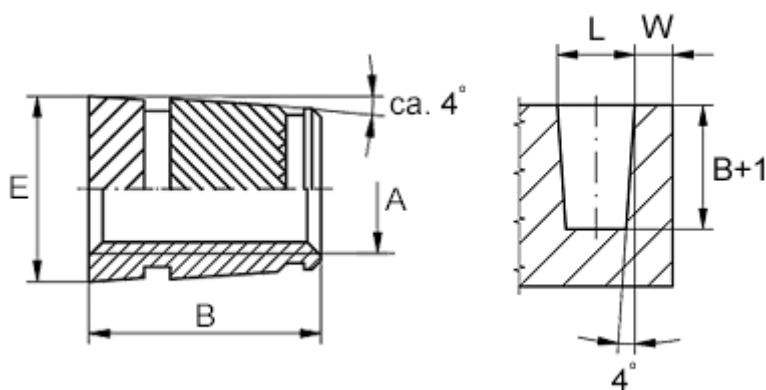

Data Sheet

Article number: 12853100050800
Description: KLEE-coil 853 100 050.800
M5 brass

Measures

Female thread A	= M5
Length B	= 9.0
Min distance to edge W	= 2.0
Outer diameter E	= 7.2
Recommended bore diameter $W + 0.1$	= 6.9